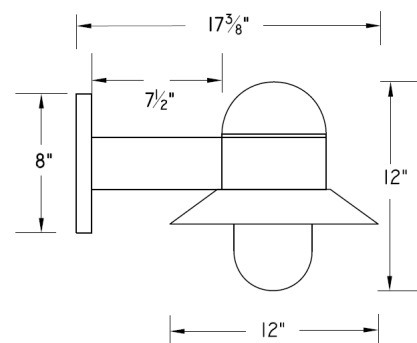

Dome Cap: The rugged hydroformed aluminum cap with a hemispherical shape rests on the regressed raised edge of the housing. This design prevents water from entering the unit. The dome top is secured with a single stainless steel tamperproof fastener.

Enclosure: A clear glass enclosure with threaded neck is provided as standard. Optional units can be ordered with inside sandblasted or with vertical prismatic ribs. The enclosure is secured to a threaded cast aluminum fitter which is mounted in the thorax.

Mounting Bracket: Extruded aluminum arm is internally welded to cast back plate. Arm is bolted to housing with two 3/8" bolts. A heavy duty steel zinc plated bracket mounts to the J-Box and wall surface and is attached to the cast plate with two stainless steel fasteners.

Module/Driver: Cree LED modules are incased in a cast aluminum housing and sealed with diffused dome lens. 9w/850lm and 12w/1250lm are available in 3000, 3500 and 4000k with a minimum CRI of 90. Drivers have 0-10v dimming and are available in 120 or 277v only.

Finish: Polyester powder coating on all metal parts. Color to be specified.

Listing: Luminaire is ETL listed for wet locations.

Specifications

Series	Wattage/Lamp	Volts
VK-1	9w/LED = 09/LED	120
VK-1	12w/LED = 12/LED	277

Options	Finish
3000k = 30k	BZ = Bronze
3500k = 35k	BK = Black
4000k = 40k	WH = White
CG = Cast Guard	SL = Silver
PG = Prismatic Glass	CC = Custom Color
FG = Frosted Glass	
PH = Photo Cell	
SCA = Shepherd Crook	
PDM = Pendant Mount	

Example

12 Watt, LED, 120 Volts, Frosted Glass, 3500k, Bronze
VK-112/LED-UV/FG/35k/BZ