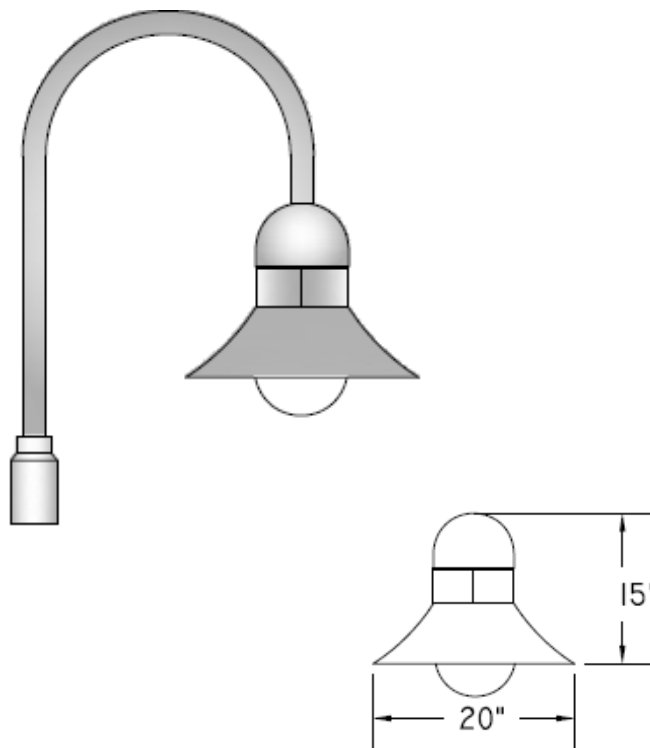

Housing: The heavy duty spun aluminum curved shroud is welded to the 8" diameter extruded aluminum thorax and sealed to prevent water entry. The dome cap seals driver compartment and is removable for maintenance with two stainless steel fasteners. Optional with 22" dia. shroud "22/SHR".

Dome Cap: Cast aluminum cap with a hemispherical shape rests on the cast aluminum ring welded to the extruded thorax. Cap is gasketed to prevent water or insect entry.

Enclosure: An 8" diameter seamless white polycarbonate enclosure is gasketed and secured to cast ring with two thumb screws. Optional with flat glass lens frame "FGL".

Mounting Bracket: A 2" diameter aluminum arm with 12" radius bend is welded to pole slipfitter. Arm slips over the tenon on cap and is secured with 3 stainless steel fasteners. For wall mounting, a heavy duty steel zinc plated bracket mounts to the J-Box and wall surface and is attached to the inside of cast plate with two stainless steel fasteners.

Module/Driver: Cree LED modules are incased in a cast aluminum housing and sealed to a diffused dome lens. They provide industry-leading efficacy (steady state) of up to 97 lm/W for 20w/2000 and 30w/3000lm, 108 lm/W for 40w/4000lm and 85 lm/W for 70w/6000lm. Drivers are 0-10v dimming with universal voltage.

Finish: Polyester powder coating on all metal parts. Color to be specified.

Listing: Luminaire is ETL listed for wet locations.

Specifications

Series	Wattage/Lamp	Volts
VK-15	20w/LED = 20/LED	UV
VK-15	30w/LED = 30/LED	UV
VK-15	40w/LED = 40/LED	UV
VK-15	70w/LED = 70/LED	UV

Options	Finish
3000k = 30k	BZ = Bronze
3500k = 35k	BK = Black
4000k = 40k	WH = White
PH = Photo Cell	SL = Silver
WM = Wall Mount	CC = Custom Color
PDM = Pendant Mount	
FGL = Flat Glass	
22" Shroud = 22/SHR	

Example

40 Watt, LED, 120 Volts, 3000k, Wall Mount/ Bronze
VK-1540/LED-UV/30k/WM/BZ