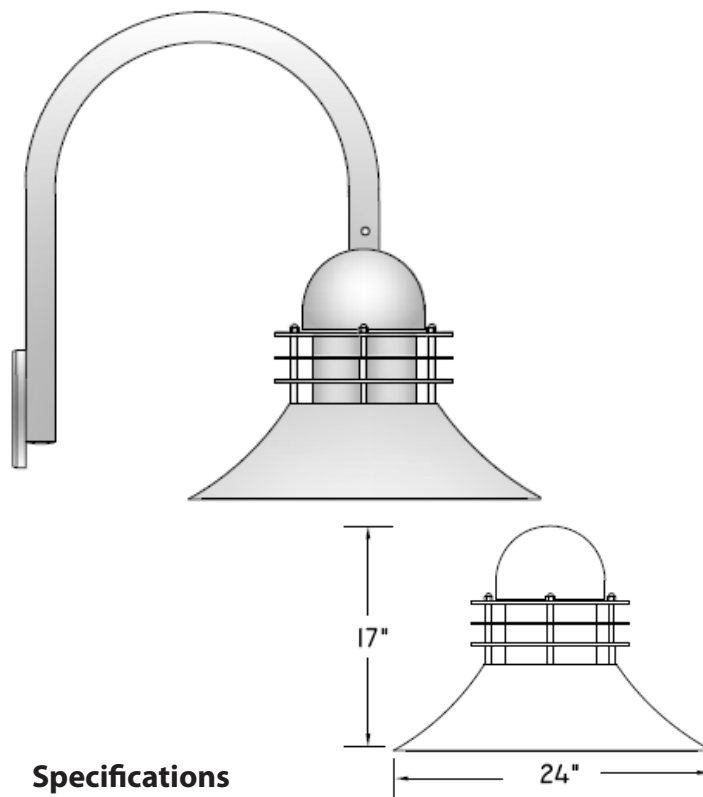

Housing: A heavy duty spun aluminum shroud with aluminum tube inside three aluminum disks is secured to dome with three internal stainless steel rods.

Dome Cap: Cast aluminum dome houses driver assembly and is secured to the arm with stainless steel hardware.

Lens Assembly: Clear tempered glass is sealed to the spun aluminum hinged door frame. Assembly is secured to the housing with three stainless steel fasteners.

Mounting Bracket: A 2" diameter extruded aluminum arm with 12" radius bend is welded to cast back plate. Arm slips over the tenon on cap and is secured with 3 stainless steel fasteners. A heavy duty steel zinc plated bracket mounts to the J-Box and wall surface and is attached to the inside of cast plate with two stainless steel fasteners. Optional for single and double pole mount "1CCA" or "2CCA".

Module/Driver: HP Winner LED Modules have high quality Lumiled LED's with an IP-68 rating and waterproof connectors. They are available in type 3, 4 and 5 distributions with 35w/4500lm, 55w/6100lm, 70w/9000lm and 110w/12,200lm. Modules are available in 3000, 4000 and 5000k and have a minimum CRI of 80. Drivers are 0-10v dimming with universal voltage. Extruded aluminum heat sinking system provides optimal thermal management.

Finish: Polyester powder coating on all metal parts. Color to be specified.

Listing: Luminaire is ETL listed for wet locations.

Specifications

Series	Wattage/Lamp	Volts
VK-25	35w/LED = 35/LED	UV
VK-25	55w/LED = 55/LED	UV
VK-25	70w/LED = 70/LED	UV
VK-25	110w/LED = 11/LED	UV

Options	Finish
WM = Wall Mount	BZ = Bronze
1A = Single Pole Mount	BK = Black
2A = Twin Pole Mount	WH = White
30k = 3000k R3 = Type 3	SL = Silver
40k = 4000k R4 = Type 4	CC = Custom Color
50k = 5000k R5 = Type 5	

Example

70 Watt LED, 120 Volts, Wall Mount, 5000k, Type 3, Bronze
VK-2570/LED-UV/WM/50k/R3/BZ