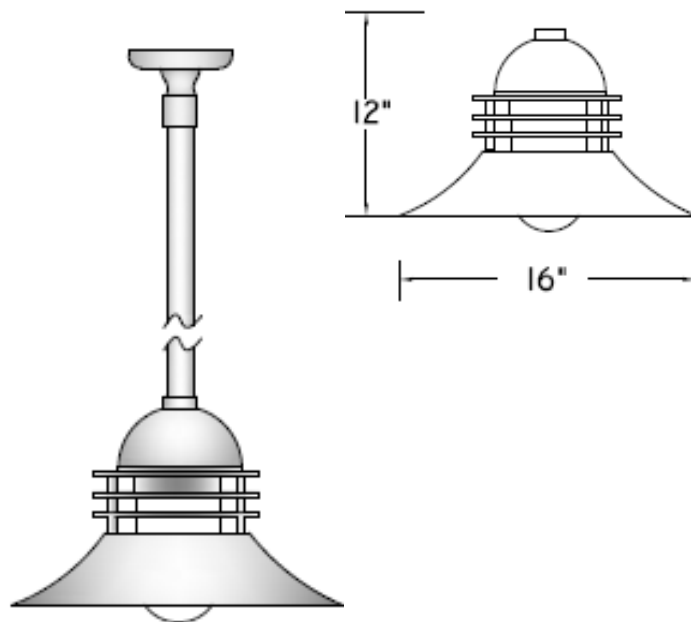

Housing: A heavy duty spun aluminum shroud with three aluminum disks is provided with dome top cap. The shroud, disk and cap are built as one unit for ease in installation.

Dome Cap: The rugged hydroformed aluminum cap with a hemispherical shape rests on the top disk. Cap is threaded to accept the pendant and sealed to prevent water entry when used outdoors.

Disk Assembly: Three heavy gauge aluminum disks are secured in position with three satin aluminum spacers and internal tie rods.

Enclosure: A clear glass enclosure with threaded neck is provided as standard. Optional units can be ordered with outside sandblasted or with vertical prismatic ribs. The enclosure is secured to a threaded cast aluminum fitter which is mounted in the dome.

Pendant Assembly: Extruded aluminum pendant is threaded for secure fit to dome cap. Pendant is provided with swivel canopy and universal mounting bracket for bolting to J-Box. Pendant length must be specified when ordering.

Module/Driver: Cree LED modules are incased in a cast aluminum housing with diffused dome lens. 12w/1250lm, 20w/2000lm and 30w/3000lm modules are available in 3000, 3500 and 4000k with a minimum CRI of 90. Drivers are 0-10v dimming with universal voltage, except for 12 watt, which are 120 or 277v.

Finish: Polyester powder coating on all metal parts. Color to be specified.

Listing: Luminaire is ETL listed for wet locations.

Specifications

Series	Wattage/Lamp	Volts	Pendant
VK-3	12w/LED = 12/LED	120	12"
VK-3	20w/LED = 20/LED	277	24"
VK-3	30w/LED = 30/LED	UV	30" 36" Other

Options	Finish
3000k = 30k	BZ = Bronze
3500k = 35k	BK = Black
4000k = 40k	WH = White
CG = Cast Guard	SL = Silver
PG = Prismatic Glass	CC = Custom Color
FG = Frosted Glass	
WM = Wall Mount	

Example

12 Watt, LED, 120 Volts, 12", Frosted Glass, 4000k, Bronze
VK-312/LED-120/12"/FG/40k/BZ