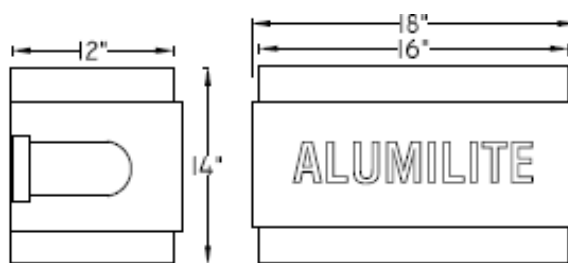

Finish: Polyester powder coating on all metal parts. Color to be specified.

Listing: Luminaire is ETL listed for wet locations.

Specifications

Series	Wattage/Lamp	Volts
SZ1	26w/LED = 26/LED	UV
SZ1	30w/LED = 30/LED	UV