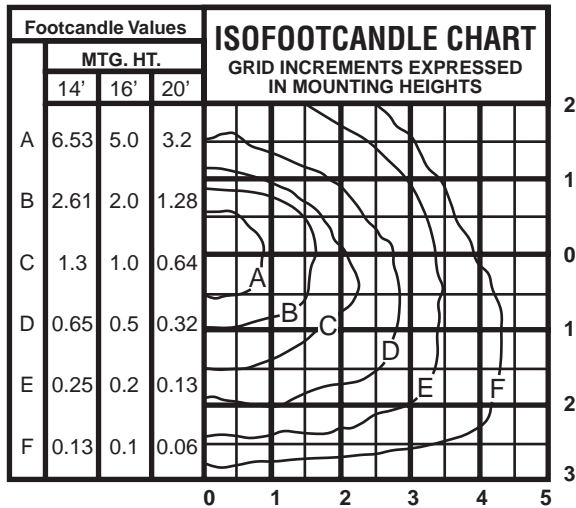

VK Series Type 3 & Type 4

Type 3 Distribution

ERL Report # 7068

- Type III Distribution
- 150 Watt High Pressure Sodium
- Rated Initial Lumens of 16,000

ERL Report # 7017

- Type III Distribution
- 175 Watt Metal Halide
- Rated Initial Lumens of 14,000

Forward Throw Type 4 Distribution

ITL Report # 52367

- 150 Watt High Pressure Sodium
- Rated Initial Lumens of 16,000

ITL Report # 52367

- 175 Watt Metal Halide
- Rated Initial Lumens of 14,000