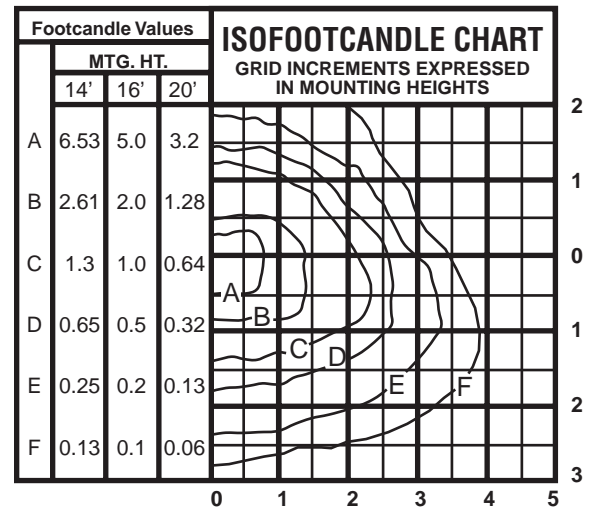

VK Series Type 3 & Type 4

Type 3 Distribution

ERL Report # 7068

- Type III Distribution
- 150 Watt High Pressure Sodium
- Rated Initial Lumens of 16,000

ERL Report # 7017

- Type III Distribution
- 175 Watt Metal Halide
- Rated Initial Lumens of 14,000

Forward Throw Type 4 Distribution

ITL Report # 52367

- 150 Watt High Pressure Sodium
- Rated Initial Lumens of 16,000

ITL Report # 52367

- 175 Watt Metal Halide
- Rated Initial Lumens of 14,000