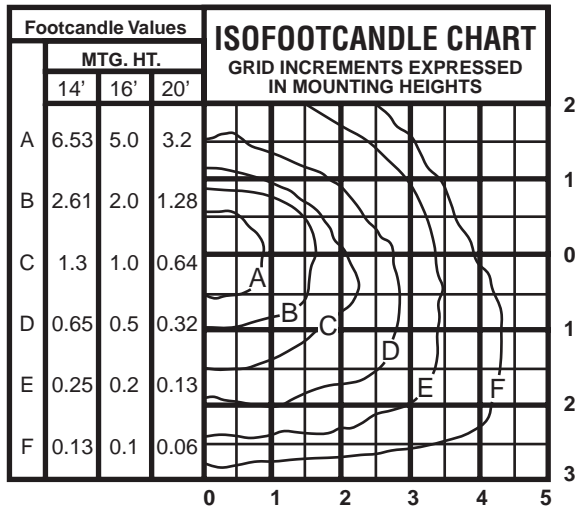

AM & HP Series Type 3 & Type 4

Type 3 Distribution

ERL Report # 7068

- Type III Distribution
- 150 Watt High Pressure Sodium
- Rated Initial Lumens of 16,000

ERL Report # 7017

- Type III Distribution
- 175 Watt Metal Halide
- Rated Initial Lumens of 14,000

Forward Throw Type 4 Distribution

ITL Report # 52367

- 150 Watt High Pressure Sodium
- Rated Initial Lumens of 16,000

ITL Report # 52367

- 175 Watt Metal Halide
- Rated Initial Lumens of 14,000