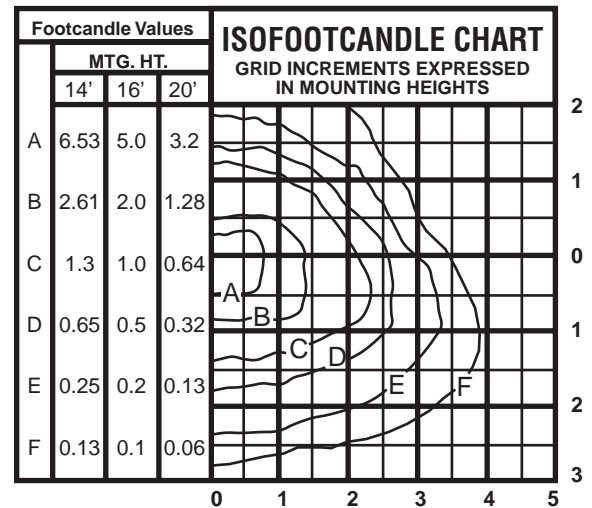

AM & HP Series Type 3 & Type 4

Type 3 Distribution

ERL Report # 7068

- Type III Distribution
- 150 Watt High Pressure Sodium
- Rated Initial Lumens of 16,000

ERL Report # 7017

- Type III Distribution
- 175 Watt Metal Halide
- Rated Initial Lumens of 14,000

Forward Throw Type 4 Distribution

ITL Report # 52367

- 150 Watt High Pressure Sodium
- Rated Initial Lumens of 16,000

ITL Report # 52367

- 175 Watt Metal Halide
- Rated Initial Lumens of 14,000